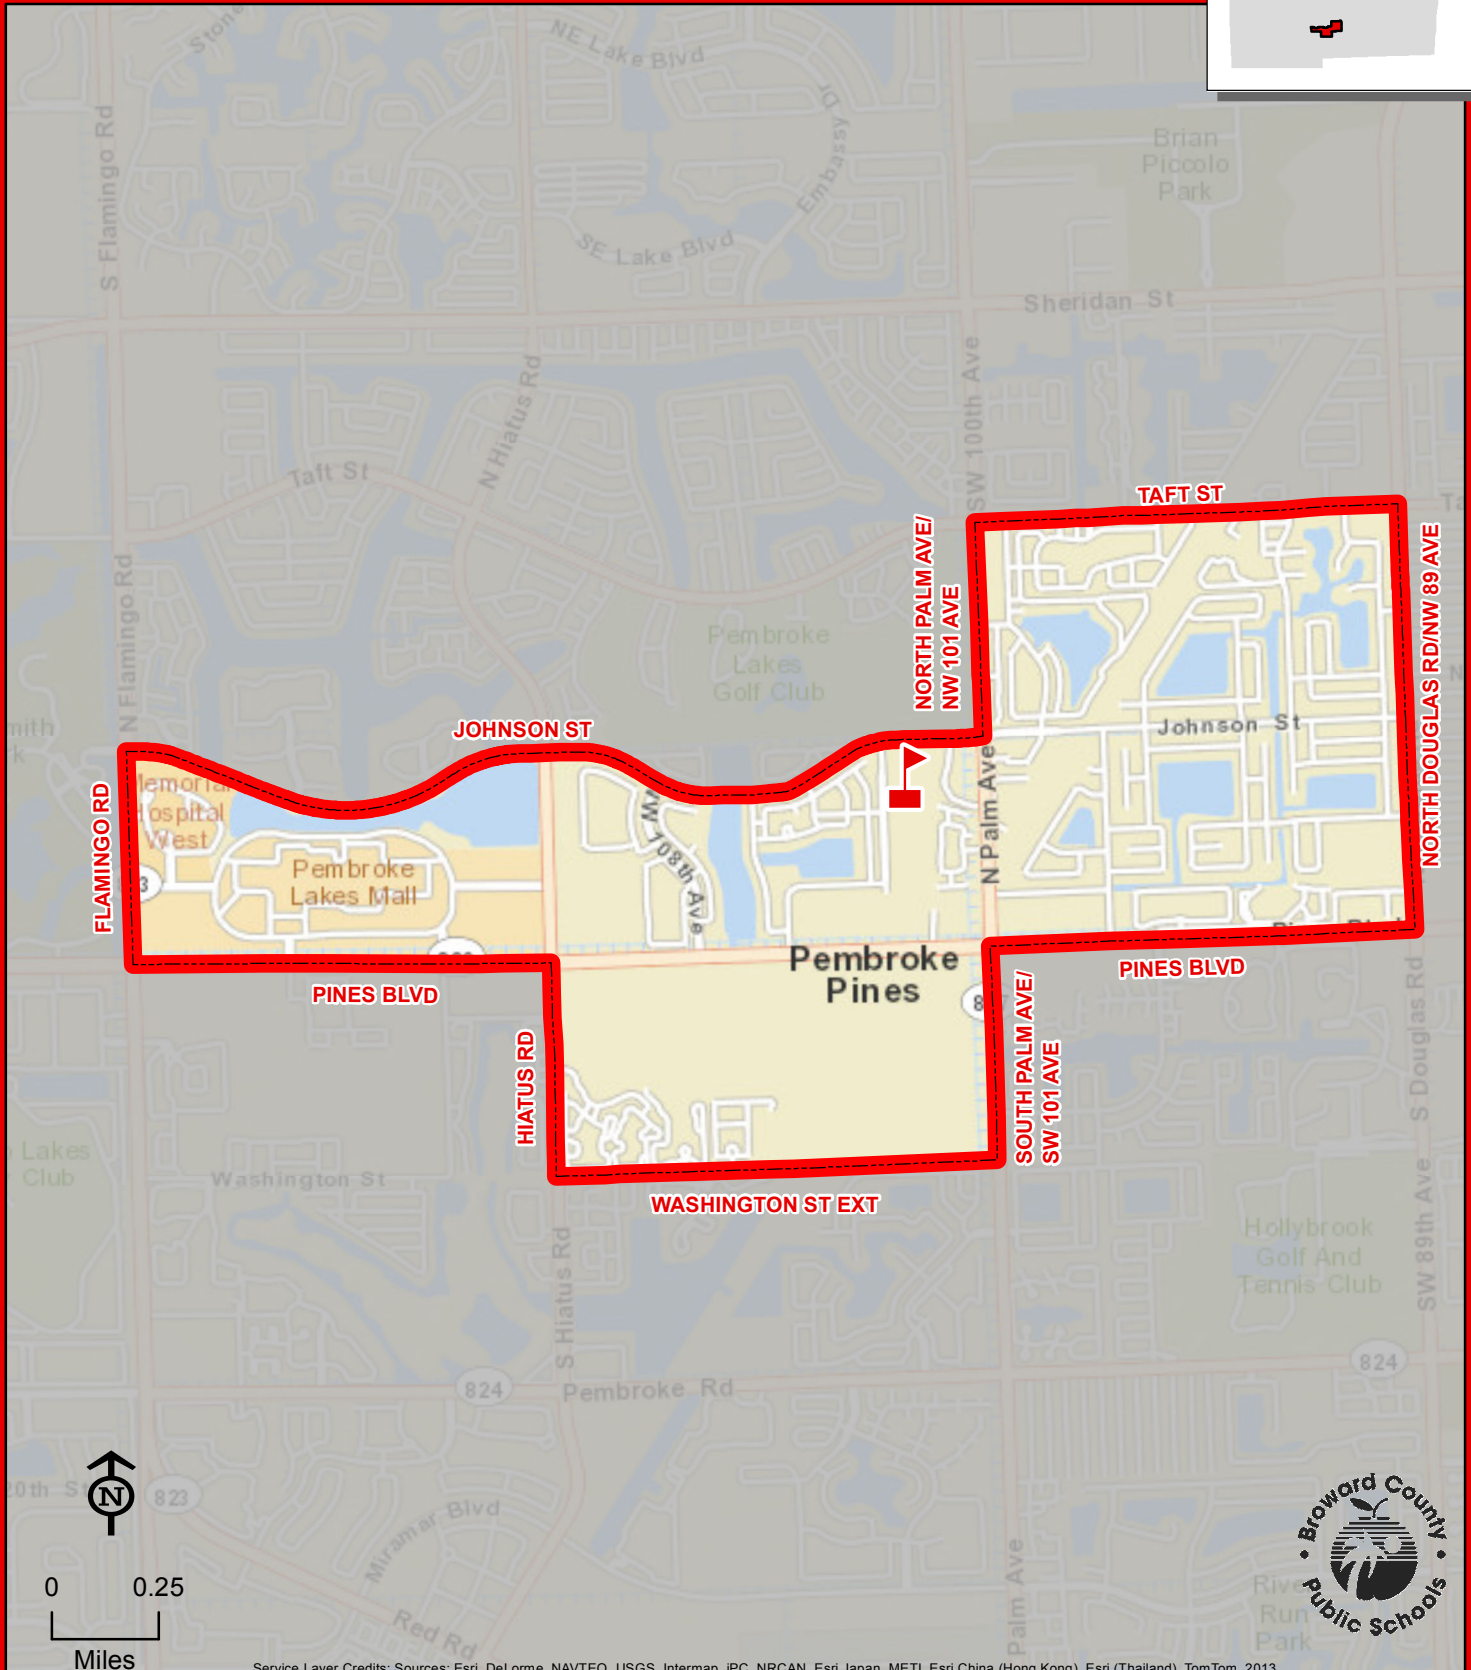

PINES LAKES ELEMENTARY SCHOOL

10300 JOHNSON STREET
PEMBROKE PINES, FLORIDA 33026
754-323-7100

PINES LAKES

Service Layer Credits: Sources: Esri, DeLorme, NAVTEQ, USGS, Intermap, IPC, NRCAN, Esri Japan, METI, Esri China (Hong Kong), Esri (Thailand), TomTom, 2013

THIS MAP IS FOR CONCEPTUAL PURPOSES ONLY AND SHOULD NOT BE USED FOR LEGAL BOUNDARY DETERMINATIONS